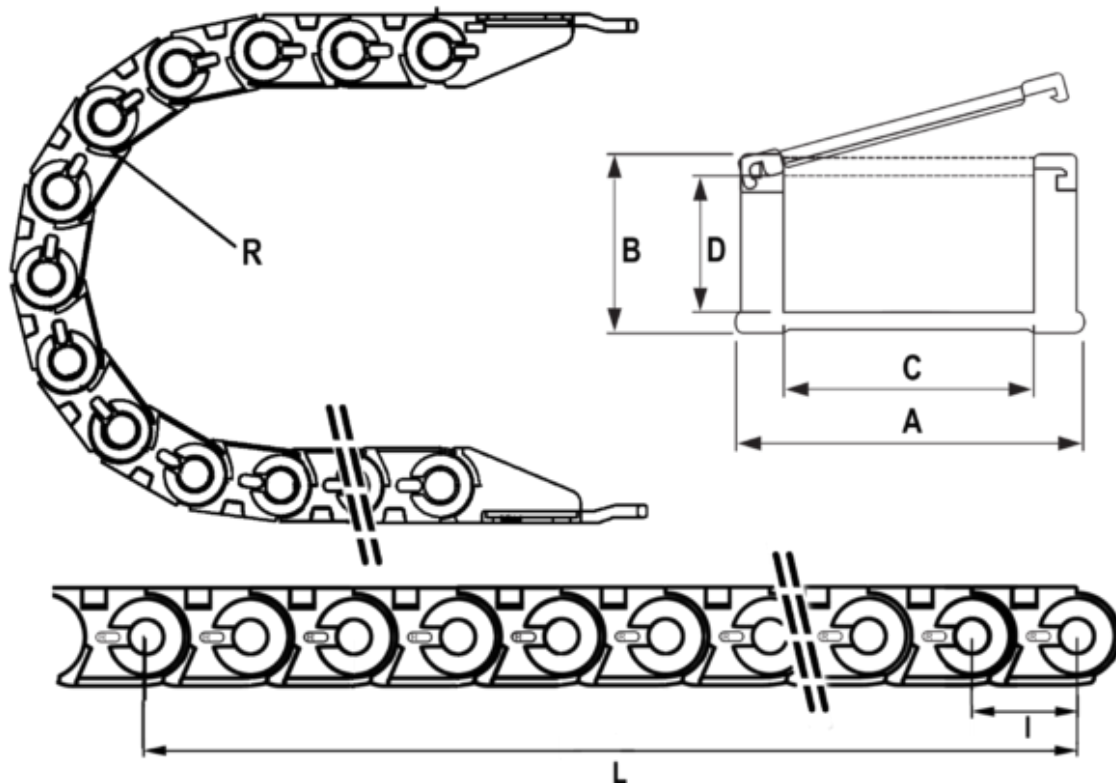

# Data Sheet

Article number: 18CPS03377R100  
Description: Cable chain, CPS MINI  
Type CPS033.77.R100-990L (30 LK)

## Measures

Full length	= 990mm
Inside Height	= 23
Inside Width	= 77
Link Length(Pitch)	= 33
Outside Height	= 31
Outside Width	= 93
Radius	= 100